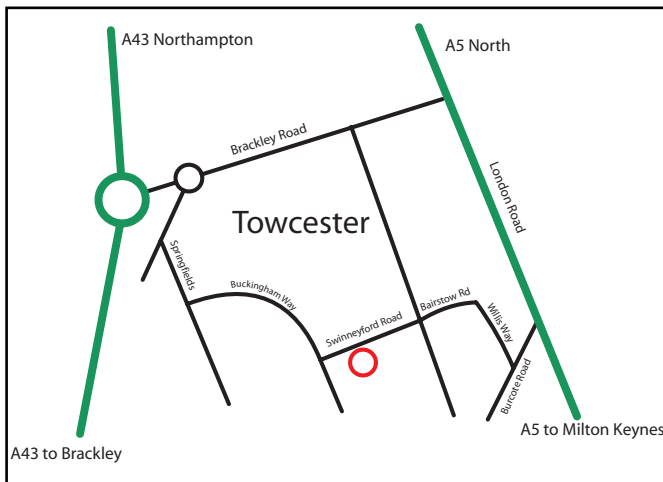

Towcester Aikido Club

合氣道

The Way of Harmony

For men and women of all ages

Every Thursday 8.15 - 10.00pm

Towcester Sports & Social Club
Swinneyford Road (Opposite Health Centre)

Come and have a go!

Lesson price £2.00
First 2 lessons free