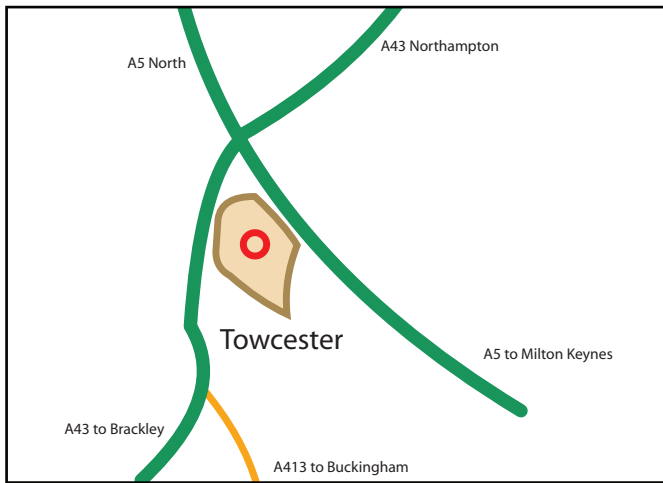

Towcester Aikido Club

合氣道

The Way of Harmony

For men and women of all ages

Every Thursday 8.15 - 10.00pm

Towcester Sports & Social Club
Swinneyford Road (Opposite Health Centre)

Come and have a go!

Lesson price £2.00
First 2 lessons free